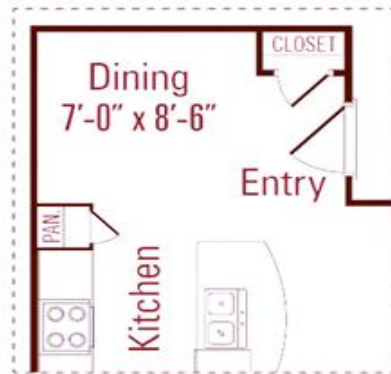

THE RETREAT
APARTMENT HOMES

THE CEDAR

731, 764 & 831 SQ. FT.

Alt. 1 - 831 sq. ft.*

Alt. 2 - 764 sq. ft.*