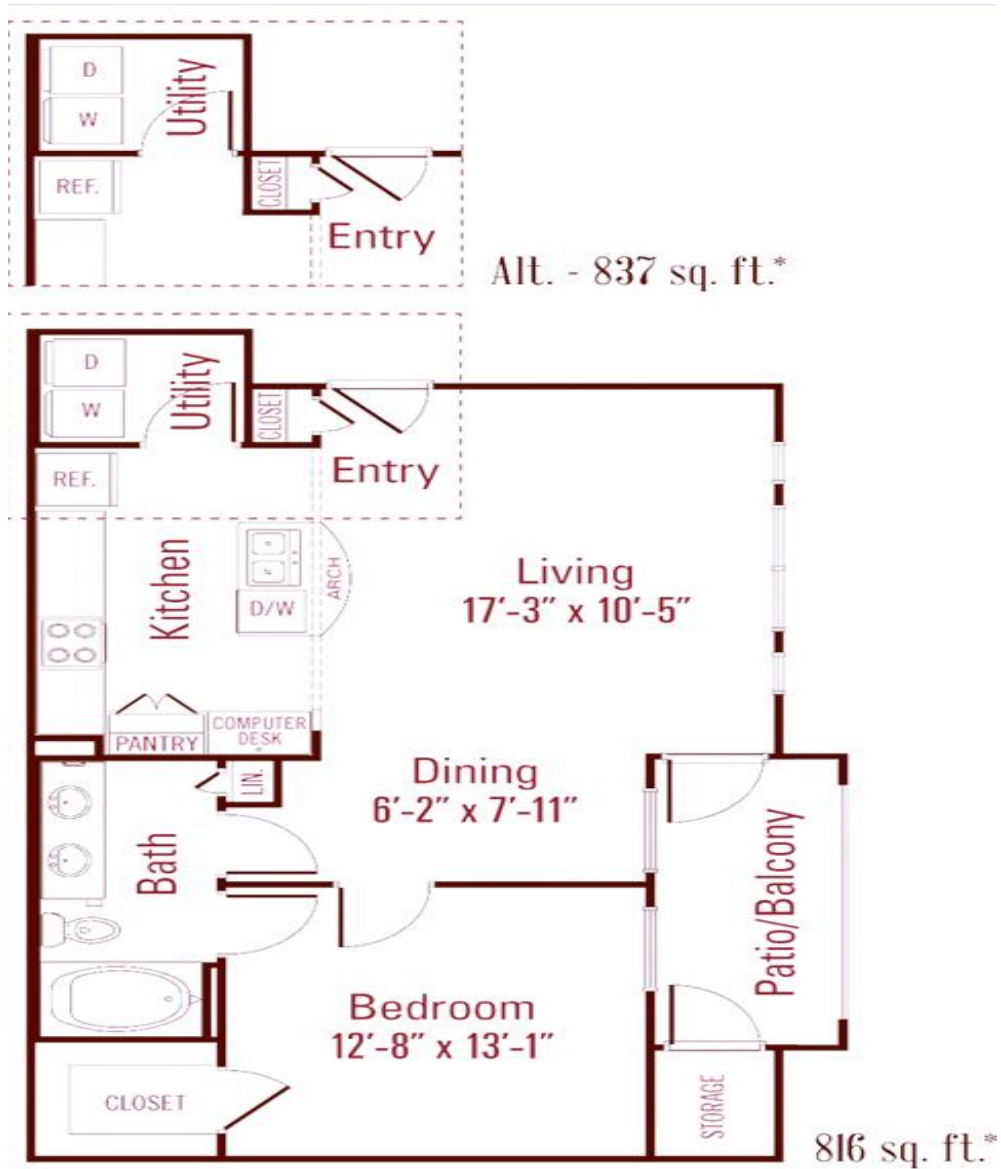

THE RETREAT

APARTMENT HOMES

THE MAPLE

816 & 837 SQ. FT.

2951 North Loop 336 West, Conroe, TX 77304
P 936.441.2951
www.theretreatconroe.com