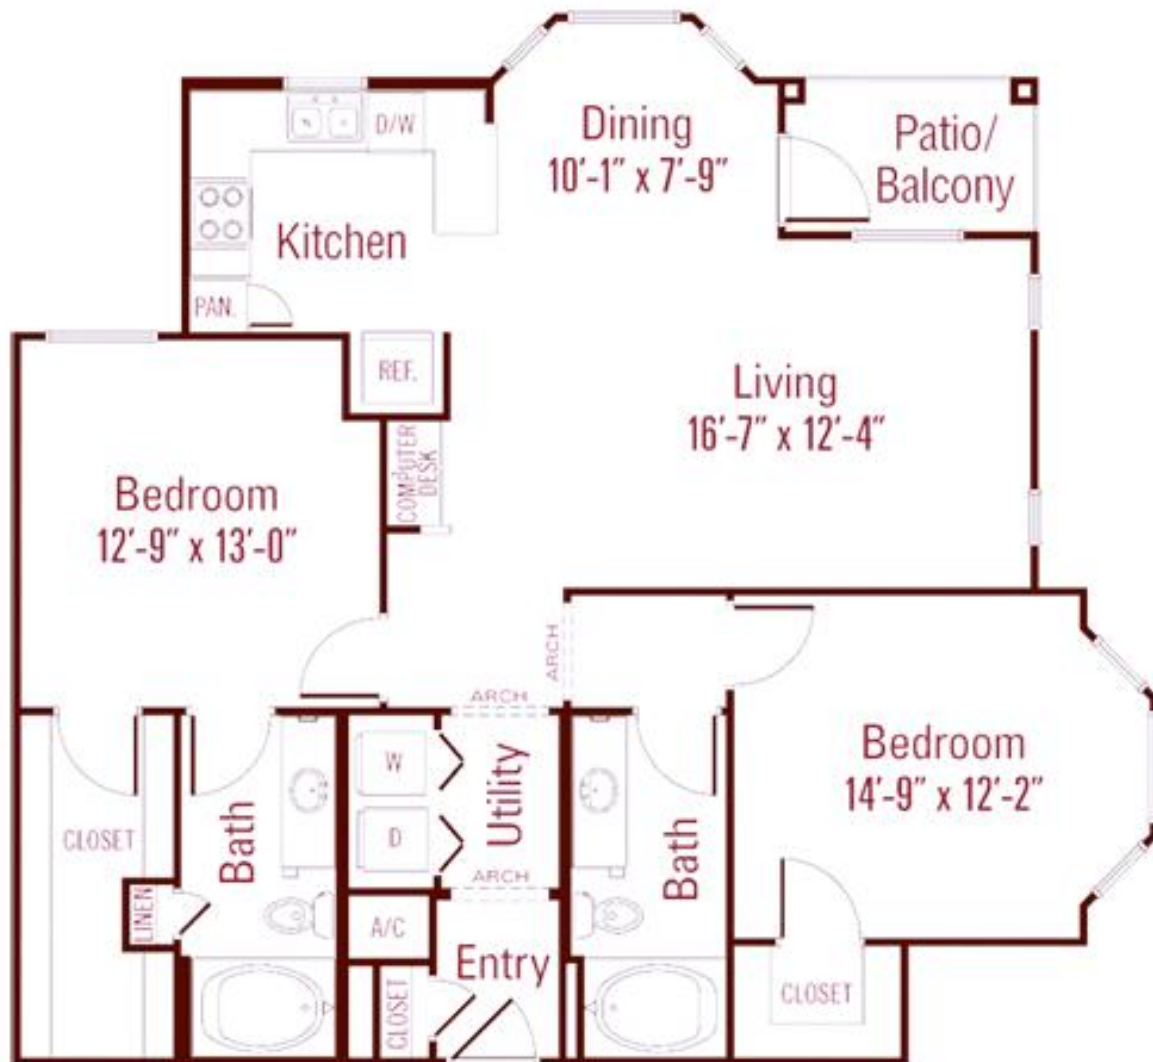

THE RETREAT

APARTMENT HOMES

THE CYPRESS

1217 SQ. FT.

2951 North Loop 336 West, Conroe, TX 77304

P 936.441.2951

www.theretreatconroe.com